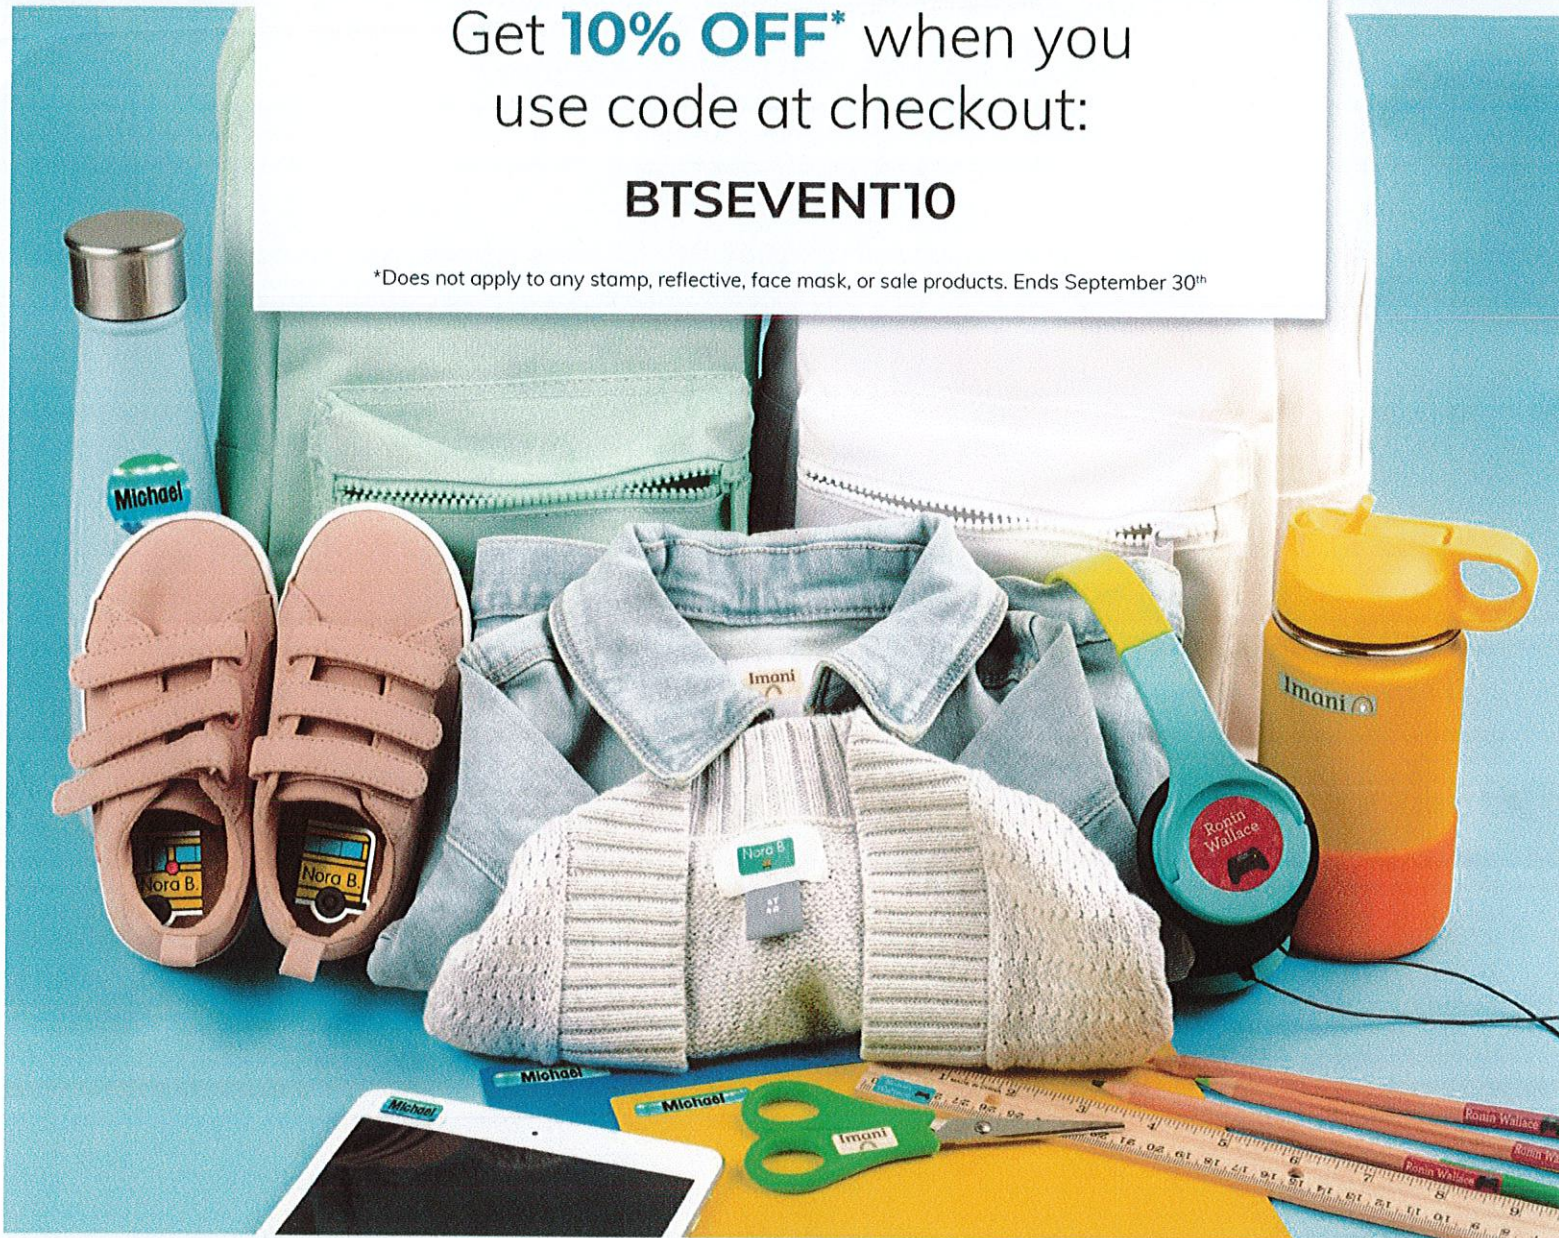

SUPPORT OUR FUNDRAISER!

St. David's Episcopal Day School (Wilmington)

Get **10% OFF*** when you use code at checkout:

BTSEVENTIO

*Does not apply to any stamp, reflective, face mask, or sale products. Ends September 30th